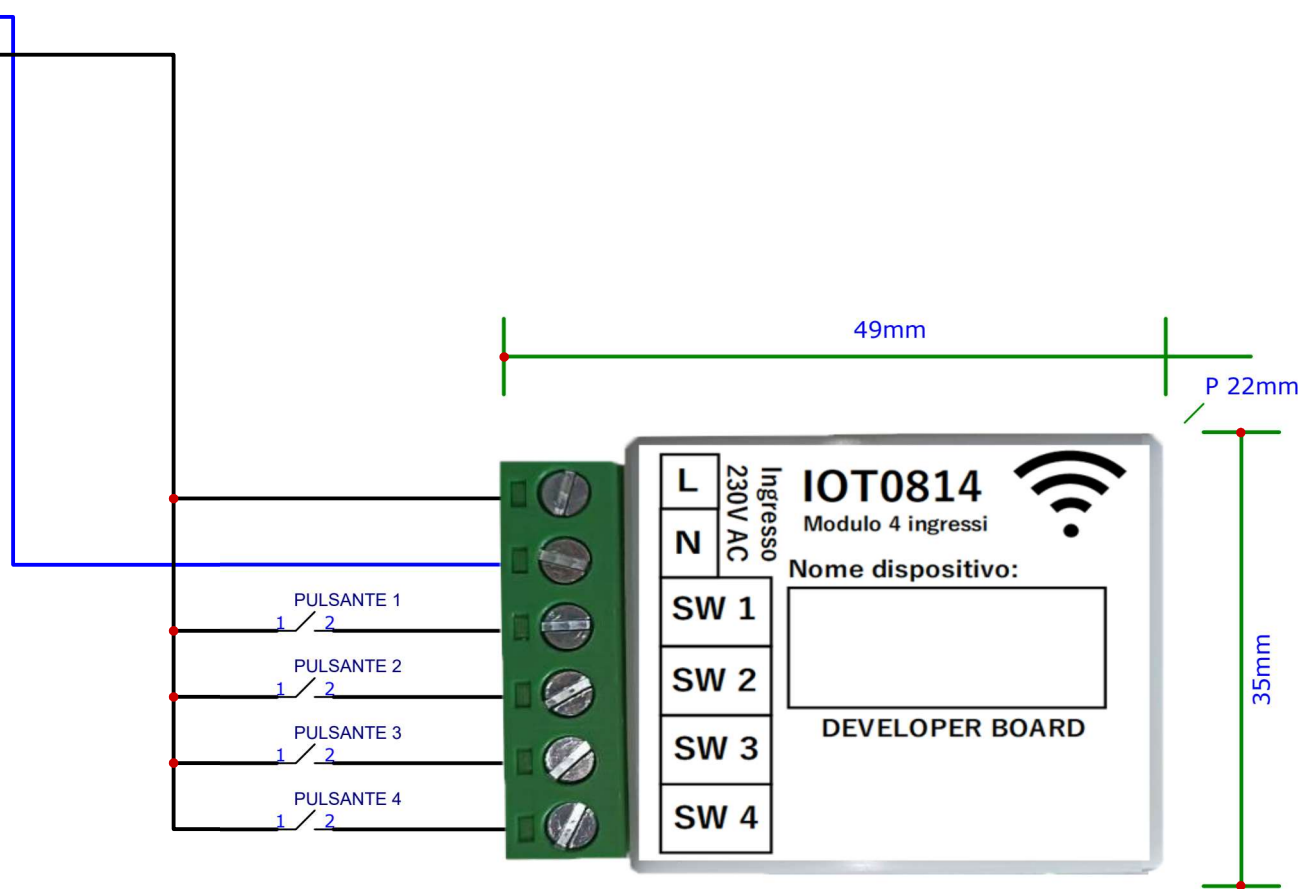

WARNING!

HIGH VOLTAGE

TITLE: SCHEMA DI COLLEGAMENTO MODULO 4 INGRESSI		REV: 1.0
	Company: iotconcept.cloud	Sheet: 1/1
Date: 2022-08-31		Drawn By: Daniele Pinto